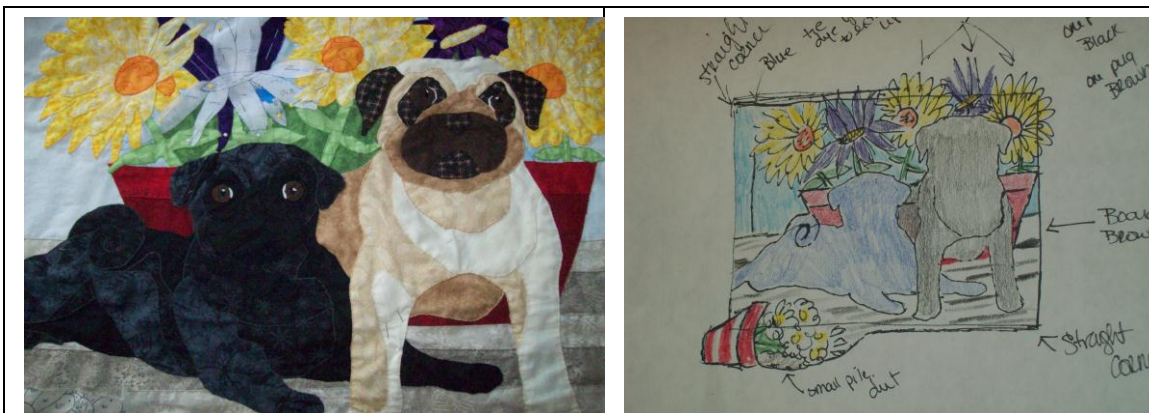

# Summer Pugs – Quilt Raffle

Left photo: Quilt in progress. Finished size will be approx 3 ½ ft by 4 ft.

Photo on right: Quilt design to show how it will look when done.

Name of Quilt: Summer Pugs – Quilt 1.

\*\*(Quilt one of a 4 quilt series called Seasons.)

Raffle tickets are now available for folks who want to get their chances in early for the Quilt. \$2.00 each, 6 tickets for \$10.00, or a pug's length of 16 tickets for \$20.00.